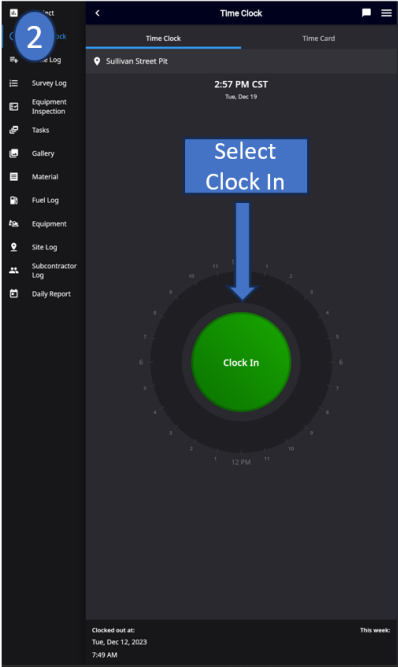

Clocking in with an equipment