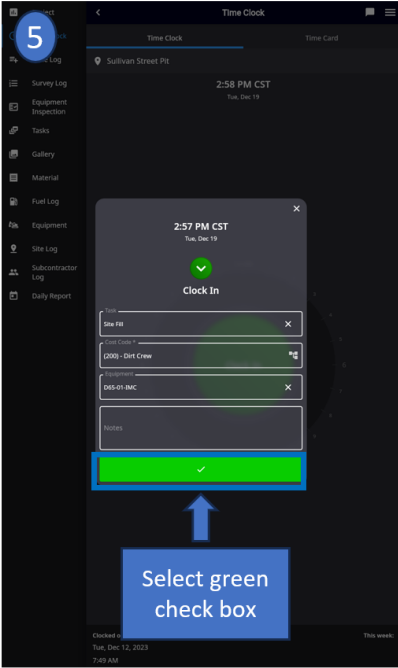

Clocking in with an equipment