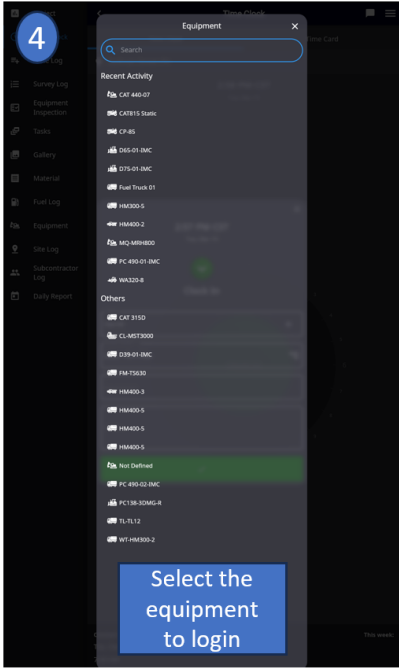

Clocking in with an equipment