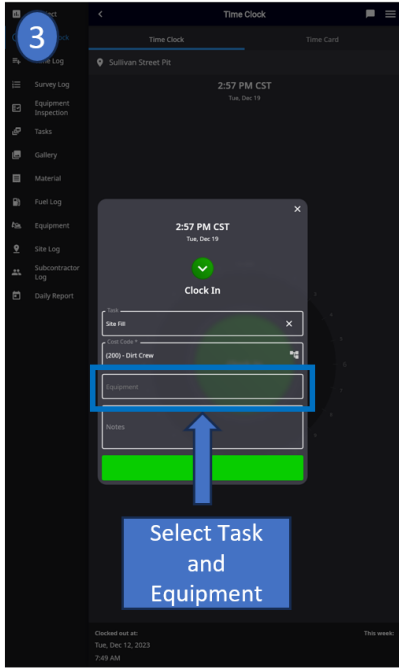

Clocking in with an equipment